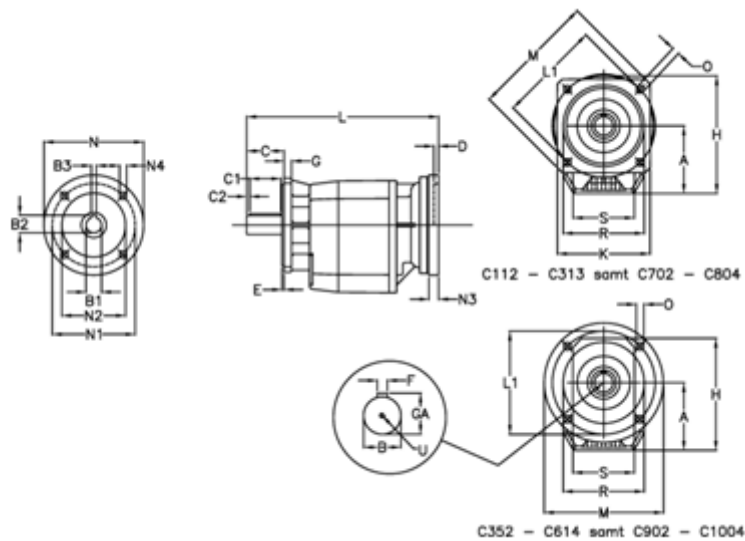

# Data Sheet

Article number: 40600808932435  
 Description: Helical gearbox  
 C803F-89,3-P90B5

## Measures

A = 247.0	D = 4.0	L1 = 350	R = 320
B = 80	E = 5	M = 400	S = 300
B1 = 24	F = 22	N = 200	U = M20x42
B2 = 27.3	G = 20	N1 = 165	
B3 = 8	GA = 85.0	N2 = 130	
C = 140	H = 422.0	N3 = 0	
C1 = 110	K = 350	N4 = M10x12	
C2 = 15	L = 533.0	O = 18.0	